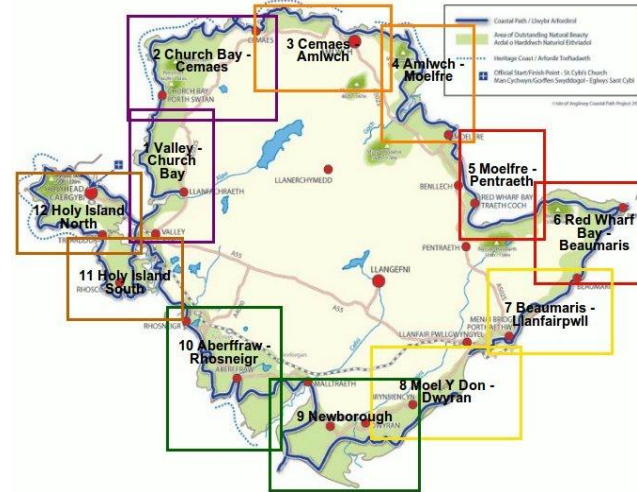

ANGLESEY PRAYER WALK

(In association with Crosslinks /Anglesey Prayer Network)

SATURDAY JUNE 22nd 2013

You are warmly invited to join Christians from all denominations to walk and pray around the island of Anglesey on Saturday 22nd June 2013.

In order to cover the whole island in prayer we will be using the Anglesey Coastal Path. This is divided into 12 sections. You can choose to walk a whole, or part of a section.

If you are unable to walk, then you will be able to join a team who will pray from cars/ homes or other 'prayer houses' on the day.

Each section of the walk will be coordinated by leader who will have experience of walking that section of the coastal path.

PURPOSE OF THE PRAYER WALK

1. To demonstrate our unity as the Body of Christ, despite our diversity;
2. To enhance the spiritual atmosphere on Anglesey by praying blessing on its communities.

"May they be brought to complete unity to let the world know that you sent me" John 17:23

In order to help with planning and coordination of the walk, please sign up using one of the options on the next page and indicate which section number of the Coastal Path you will be walking/praying.

Section number	Start	Finish
1	Caergybi/Holyhead	Porth Swtan/Church Bay
2	Church Bay	Cemaes
3	Cemaes	Amlwch
4	Amlwch	Moelfre
5	Moelfre	Traeth Coch/ Red Wharf Bay
6	Traeth Coch/ Red Wharf Bay	Beaumaris
7	Beaumaris	Llanfairpwll
8	Moel-Y-Don	Llyn Rhos Ddu/Dwyran
9	Llyn Rhos Ddu/Newborough	Aberffraw
10	Aberffraw	Rhosneigr
11	Rhosneigr	Trearddur
12	Trearddur	Caergybi/Holyhead

Further information and details of the day will be sent to you once you have signed up.

Follow us on Facebook!

SIGN UP FORM

Either:

- Log in to our webpage on: www.angleseyprayerwalk.org.uk
- Facebook: www.facebook.com/prayerwalkmon

or

- e-mail your details to: angleseyprayerwalk@hotmail.co.uk

or

- complete the section below and post to:
  Anglesey Prayer Walk
  IAT Charity Shop
  4, The Precinct
  Benllech
  TYN Y GONGL
  LL74 8TF
  Anglesey

Yes I would like to take part in the Anglesey Prayer Walk

Name: _____

E- mail: _____

Phone: _____

Address: _____

_____

_____

_____

The section I will walk/pray for is number: _____

Disclaimer: All walkers do so at their own risk. Under 18s must be accompanied by a responsible adult.